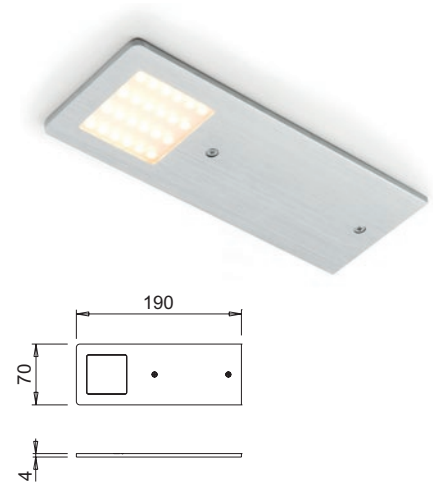

## UNDER CABINET LUMINAIRE FOR ACCENT LIGHTING

**POLAR** is made entirely from aluminium, with a thickness of only 4mm. The high light intensity is guaranteed by a cluster of 24 highly performing LEDs for 5W of total power, it is powered by 24Vdc. POLAR is designed for fast surface installation through a wall fixing mechanism that requires only two screws. This allows you to hide the power cable directly on the back of the cabinet without the need to design preventive and complex holes in the cabinet. Its features make it ideal for using under kitchen cabinets or under shelves.

### FEATURES

- Material:** aluminium
- Finish:** aluminium
- Light source:** SMD LED module
- Connector:** Micro24
- Wiring:** 2000mm
- Application type:** under cabinet, under shelf
- Installation:** surface

### POLAR without switch

UFORM CODE	WATT & VOLT	LIGHT COLOUR	FINISH	PER PACK
LG-POLARALUMNW	5W @ 24Vdc	Natural white	Aluminium	1
LG-POLARALUMWW	5W @ 24Vdc	Warm white	Aluminium	1

Led converter not included. To be ordered separately.

### SET POLAR 3X without switch

UFORM CODE	WATT & VOLT	LIGHT COLOUR	FINISH	PER PACK
LG-POLARALUMNWX3	3x5W @ 230Vac	Natural white	Aluminium	Set of 3
LG-POLARALUMWWX3	3x5W @ 230Vac	Warm white	Aluminium	Set of 3