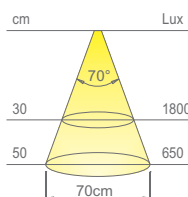

Led converter included.

<b>Colour appearance</b>	natural white
<b>Colour temperature</b>	4000 K
<b>Luminous flux</b>	400 lm
<b>Luminous efficiency</b>	80 lm/W
<b>CRI</b>	Ra ≥ 80

<b>Colour appearance</b>	warm white
<b>Colour temperature</b>	3100 K
<b>Luminous flux</b>	375 lm
<b>Luminous efficiency</b>	75 lm/W
<b>CRI</b>	Ra ≥ 80