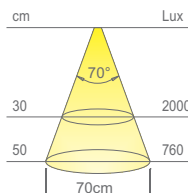

Led converter included.

<b>Colour appearance</b>	natural white
<b>Colour temperature</b>	4000 K
<b>Luminous flux</b>	400 lm
<b>Luminous efficiency</b>	80 lm/W
<b>CRI</b>	Ra ≥ 80

<b>Colour appearance</b>	warm white
<b>Colour temperature</b>	3100 K
<b>Luminous flux</b>	375 lm
<b>Luminous efficiency</b>	75 lm/W
<b>CRI</b>	Ra ≥ 80