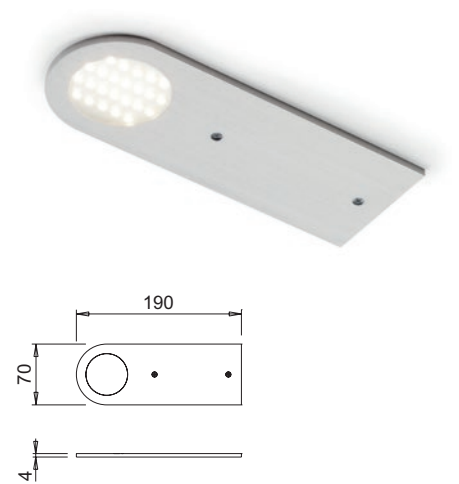

POLAR R1

UNDER CABINET LUMINAIRE FOR ACCENT LIGHTING

POLAR R1 is made entirely from aluminium, with a thickness of only 4mm. The high light intensity is guaranteed by a cluster of 24 highly performing LEDs for 5W of total power, it is powered by 24Vdc. POLAR R1 is designed for fast surface installation through a wall fixing mechanism that requires only two screws. This allows you to hide the power cable directly on the back of the cabinet without the need to design preventive and complex holes in the cabinet. Its features make it ideal for using under kitchen cabinets or under shelves.

FEATURES

- Material:** aluminium
- Finish:** aluminium
- Light source:** SMD LED module
- Connector:** Micro24
- Wiring:** 2000mm
- Application type:** under cabinet, under shelf
- Installation:** surface

POLAR without switch

UFORM CODE	WATT & VOLT	LIGHT COLOUR	FINISH	PER PACK
LG-R1POLARALUMNW	5W @ 24Vdc	Natural white	Aluminium	1
LG-R1POLARALUMWW	5W @ 24Vdc	Warm white	Aluminium	1

Led converter not included. To be ordered separately.

SET POLAR 3X without switch

UFORM CODE	WATT & VOLT	LIGHT COLOUR	FINISH	PER PACK
LG-R1POLARALUMNW3	3x5W @ 230Vac	Natural white	Aluminium	Set of 3
LG-R1POLARALUMWW3	3x5W @ 230Vac	Warm white	Aluminium	Set of 3