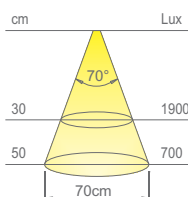

Led converter included.

Colour appearance	natural white
Colour temperature	4000 K
Luminous flux	400 lm
Luminous efficiency	80 lm/W
CRI	Ra ≥ 80

Colour appearance	warm white
Colour temperature	3100 K
Luminous flux	375 lm
Luminous efficiency	75 lm/W
CRI	Ra ≥ 80