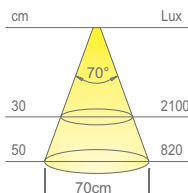

Led converter included.

Colour appearance	natural white
Colour temperature	4000 K
Luminous flux	400 lm
Luminous efficiency	80 lm/W
CRI	Ra ≥ 80

Colour appearance	warm white
Colour temperature	3100 K
Luminous flux	375 lm
Luminous efficiency	75 lm/W
CRI	Ra ≥ 80