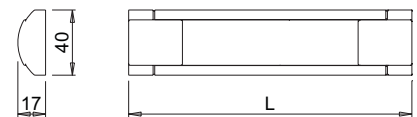

MOOD

SURFACE LED PROFILE WITH SYMMETRICAL PROJECTION

MOOD

MOOD TDM

MOOD slave (without switch), due to its special cable system, can be easily connected in a continuous line to other slave models or to the master model. For sets with only MOOD slave, therefore without switch, switching on and off can be controlled by an externally connected remote switch. MOOD is ideal for under cabinet or under shelf installation.