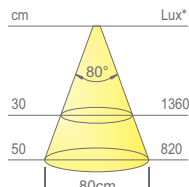

12Vdc

Led converter not included. To be ordered separately.

MOOD TDM with Touch Dimmer master switch

UFORM CODE	LENGTH	WATT & VOLT	LIGHT COLOUR	FINISH	PER PACK
LG-MOODTDM450STNW	450mm	3,6W @ 12Vdc	Natural white	Steel	1
LG-MOODTDM600STNW	600mm	5W @ 24Vdc	Natural white	Steel	1
LG-MOODTDM800STNW	800mm	7W @ 12Vdc	Natural white	Steel	1
LG-MOODTDM900STNW	900mm	7,9W @ 12Vdc	Natural white	Steel	1
LG-MOODTDM1000STNW	1000mm	8,9W @ 12Vdc	Natural white	Steel	1
LG-MOODTDM1200STNW	1200mm	10,8W @ 12Vdc	Natural white	Steel	1
LG-MOODTDM450STWW	450mm	3,6W @ 12Vdc	Warm white	Steel	1
LG-MOODTDM600STWW	600mm	5W @ 24Vdc	Warm white	Steel	1
LG-MOODTDM800STWW	800mm	7W @ 12Vdc	Warm white	Steel	1
LG-MOODTDM900STWW	900mm	7,9W @ 12Vdc	Warm white	Steel	1
LG-MOODTDM1000STWW	1000mm	8,9W @ 12Vdc	Warm white	Steel	1
LG-MOODTDM1200STWW	1200mm	10,8W @ 12Vdc	Warm white	Steel	1

12Vdc

Led converter not included. To be ordered separately.

Colour appearance natural white
Colour temperature 4000 K
Luminous flux 400 lm
Luminous efficiency 80 lm/W
CRI Ra ≥ 80

NO-POINT EFFECT

The light projection of the luminaire is homogeneous, diffused and devoid of the speckled effect typical of traditional LEDs.