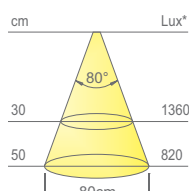

Colour appearance warm white
Colour temperature 3100 K
Luminous flux 375 lm
Luminous efficiency 75 lm/W
CRI Ra ≥ 80

* values referred to MOOD 1200mm

WARNING: All light fittings must be fitted by a qualified electrician. Care must be taken where lights are enclosed in a cabinet, ensuring there is adequate ventilation. Light fittings should not be fitted in the vicinity of flammable surfaces.

ORDER ONLINE

UFORM.CO.UK

TEL: 028 79651650

FAX: 028 79651652

uform