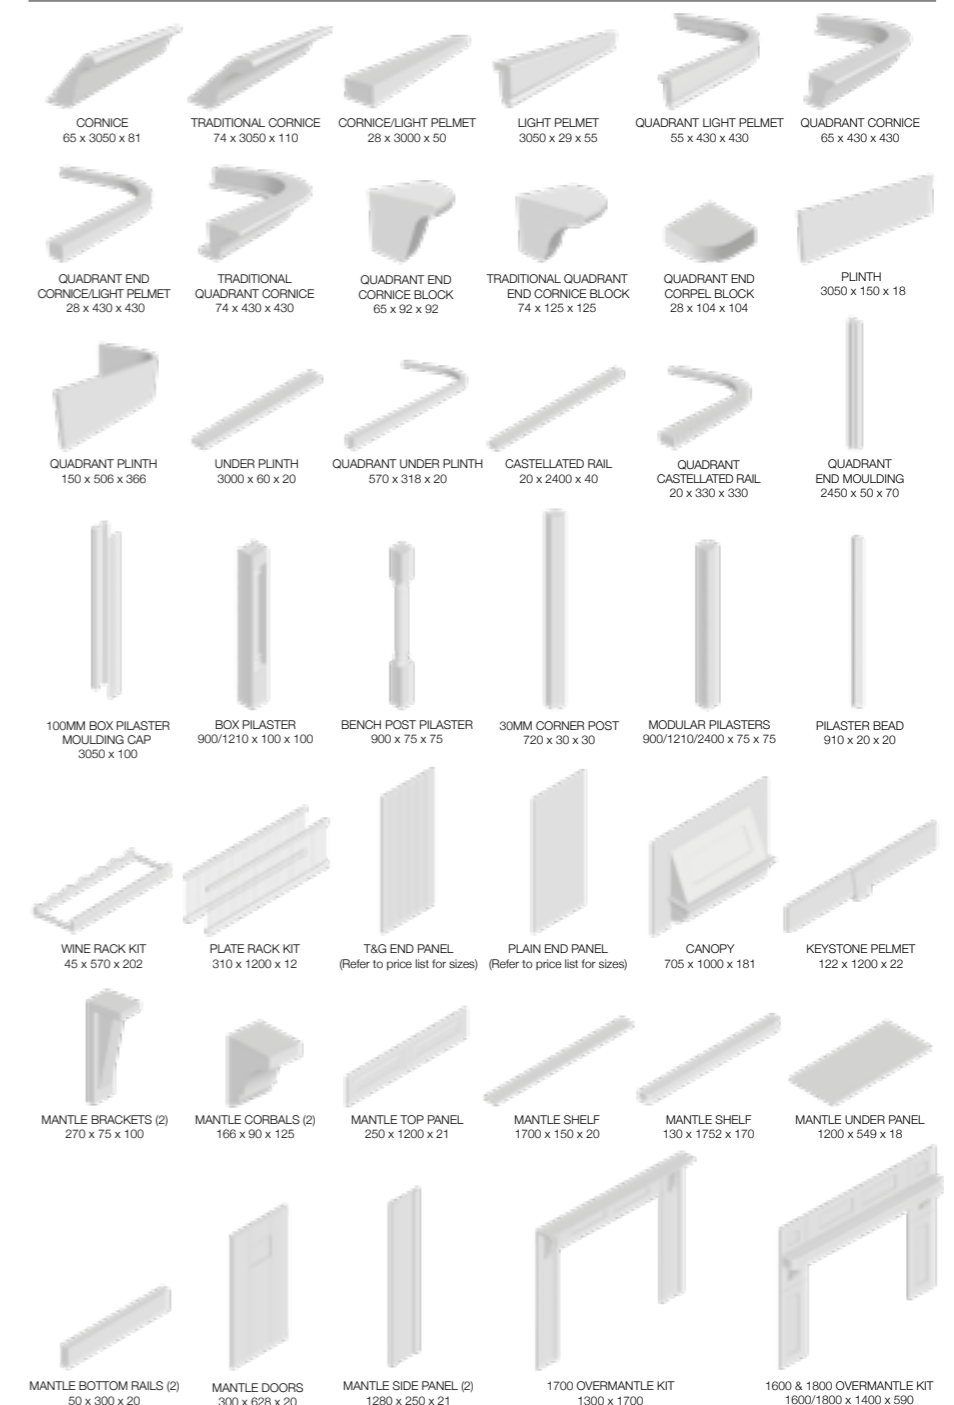

STANDARD ACCESSORIES

- **EX**
- **PTO**
- **CMS**