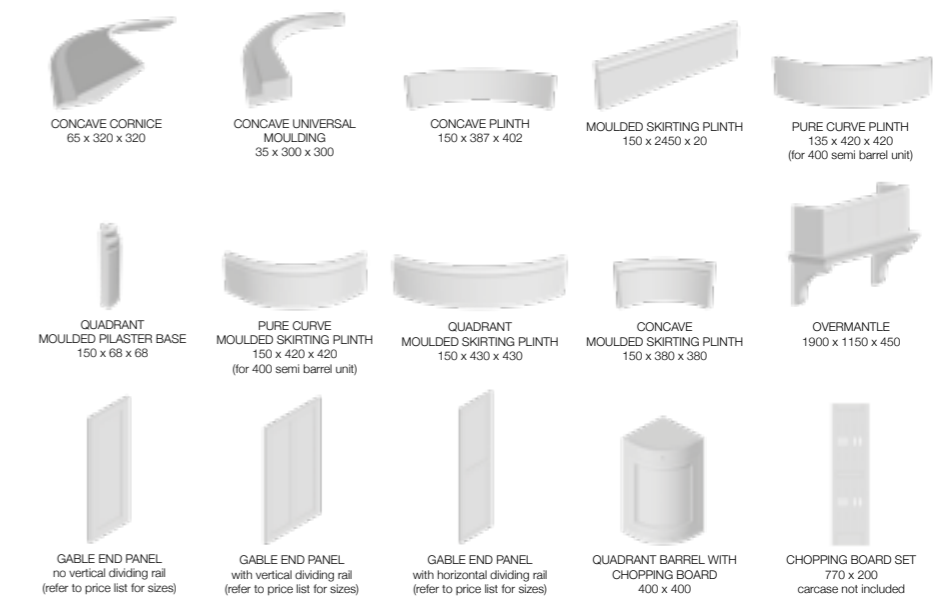

MADE TO ORDER DRAWERFRONT & DOOR SIZES

- 140 x 347 slab
- 450 x 597
- 495 x 497
- 570 x 347
- 715 x 397 single glazed feature door
- 715 x 447 single glazed feature door
- 715 x 497 single glazed feature door
- 715 x 497 georgian frame
- 715 concave door for base unit
- 715 concave door for wall unit
- 895 x 273
- 895 x 347
- 895 x 547
- 895 x 397 single glazed feature door
- 895 x 447 single glazed feature door
- 895 x 497 single glazed feature door
- 895 x 497 georgian frame
- 895 concave door for wall unit
- 1060 x 497
- 1060 x 397 single glazed feature door
- 1060 x 447 single glazed feature door
- 1060 x 497 single glazed feature door
- 1060 x 497 georgian frame
- 1060 x 597
- 1245 x 347
- 1245 x 447
- 1245 x 497 georgian frame

MADE TO ORDER DOORS

SPECIAL SIZES ARE AVAILABLE MADE TO ORDER, PLEASE SEE **(h)** & **(w)** LIMITATIONS PROVIDED WHERE APPLICABLE. **GLASS IS NOT SUPPLIED** WITH SPECIAL SIZE FRAMES.

MADE TO ORDER ACCESSORIES

MTO SANDED

MTO PAINT TO ORDER

BRILLIANT WHITE	PORCELAIN	SHELL	IVORY
WHITE COTTON	LIGHT GREY	POWDER BLUE	LIGHT BLUE
MUSSEL	BISCUIT	SAGE GREEN	PANTRY BLUE
STONE	CASHMERE	STONE GREY	LIGHT TEAL
LAVENDER GREY	VERIDIAN	AIRFORCE	DUST GREY
LAVA	GUN METAL GREY	PARISIAN BLUE	MARINE
DEEP HEATHER	DEEP FOREST	GRAPHITE	CMS COLOUR MATCH SERVICE

DOOR SPECIFICATION

Description	5 piece, solid frame with flat veneer centre panel
Finish	Ash painted any standard paint colour (or sanded)
Frame material	Ash
Centre panel material	Ash veneer
Base thickness	20mm
Edge colour	As face
Reverse colour	As face

MFC BOARD MATCHES

For all MFC options please refer to page 114 of the Uform Product Guide.

Please note these are suggested board matches only. We strongly recommend that you view samples before making your selection.

TRUE HANDLELESS DOORS

DOOR SIZES