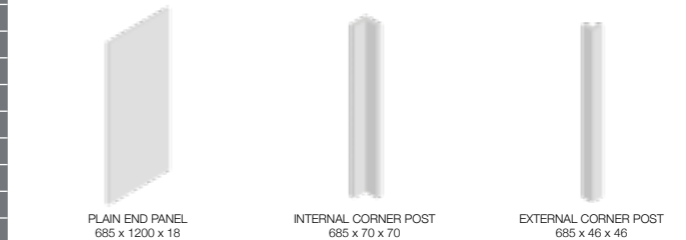

TRUE HANDLELESS ACCESSORIES

GOLA RAIL PROFILES, JOINTS & FITTINGS

Please refer to page 228 of the Uform Product Guide for full list of handleless rail profiles, joints and fittings available.