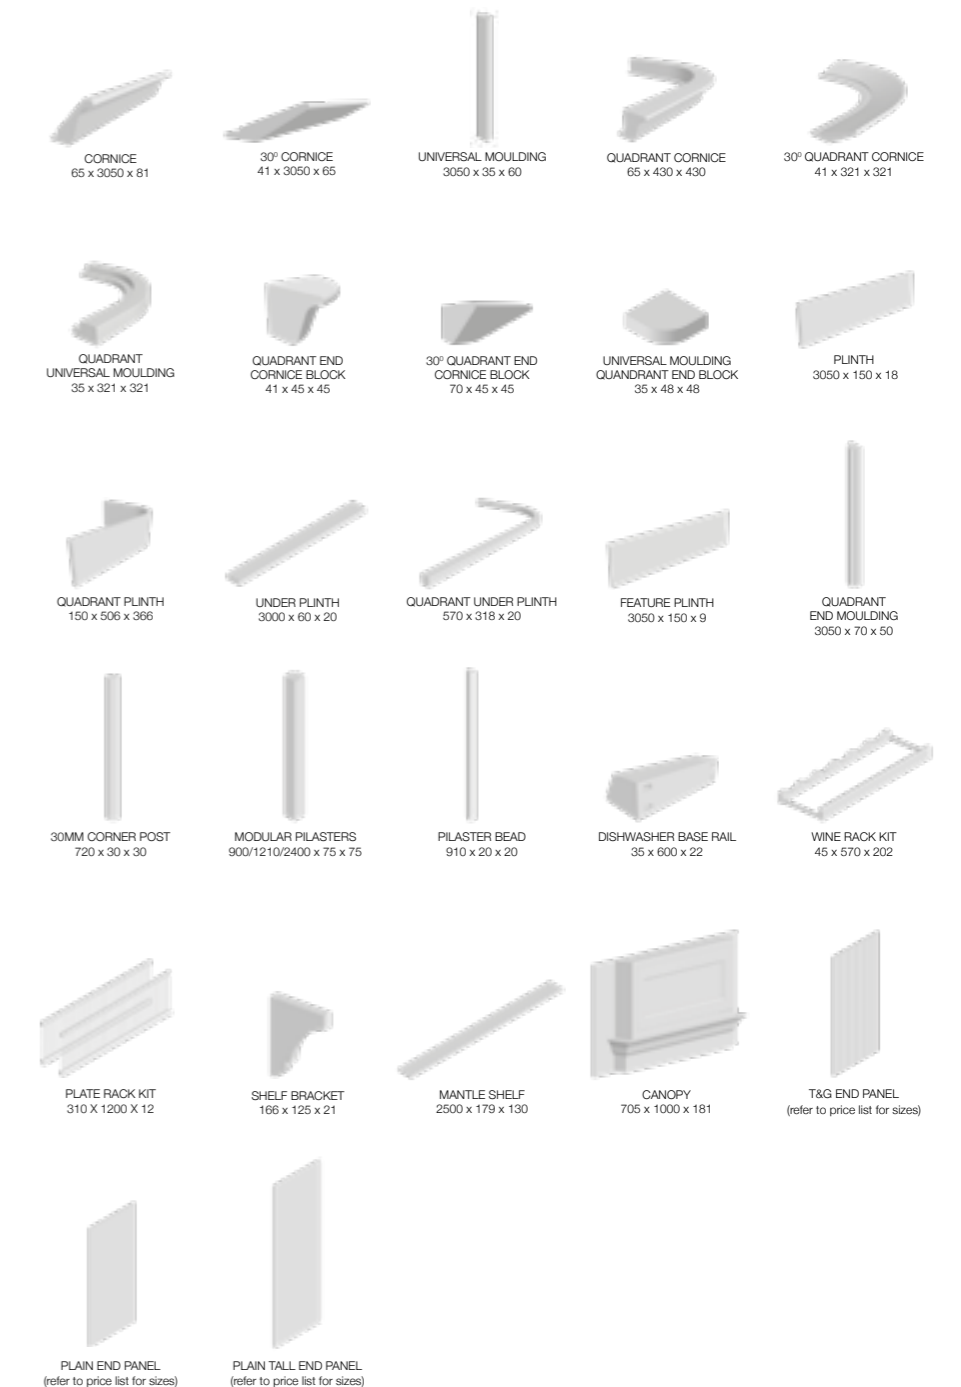

STANDARD ACCESSORIES

EX **PTO** **CMS**