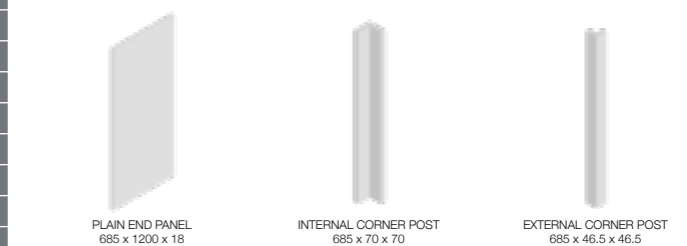

GOLA PROFILES, JOINTS & FITTINGS

Please refer to page 228 of the Uform Product Guide for full list of handleless rail profiles, joints and fittings available.