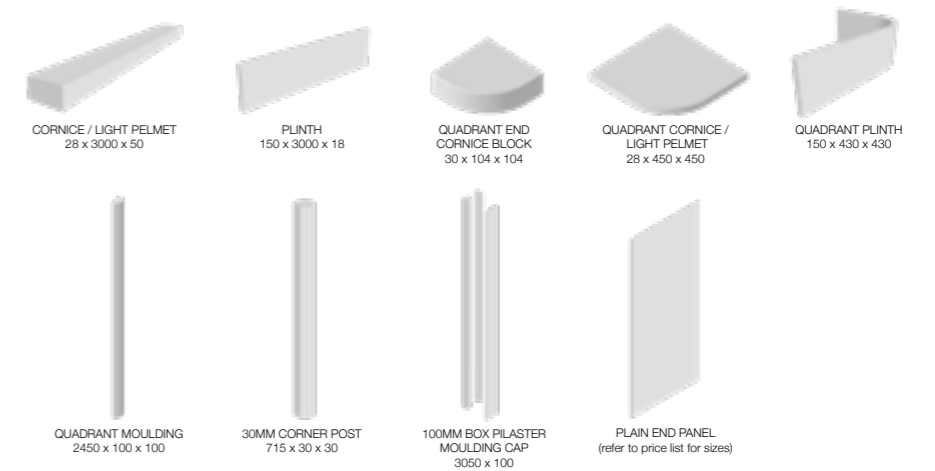

Please note these are suggested board matches only. We strongly recommend that you view samples before making your selection.

STANDARD DRAWERFRONT & DOOR SIZES

- 115 x 597
- 140 x 297
- 140 x 397
- 140 x 447
- 140 x 497
- 140 x 597
- 140 x 797
- 140 x 897
- 140 x 997
- 175 x 397
- 175 x 497
- 175 x 597
- 283 x 497
- 283 x 597
- 283 x 797
- 283 x 897
- 283 x 997
- 355 x 497
- 355 x 597
- 355 x 797
- 355 x 897
- 355 x 997
- 450 x 597
- 495 x 597
- 570 x 297
- 570 x 397 sample door
- 570 x 447
- 570 x 497
- 570 x 597
- 645 x 597
- 715 x 147
- 715 x 257
- 715 x 267
- 715 x 275
- 715 x 275 pair
- 715 x 297
- 715 x 315
- 715 x 315 pair
- 715 x 320 quadrant door
- 715 x 347
- 715 x 397
- 715 x 447
- 715 x 497
- 715 x 497 plain frame
- 715 x 547
- 715 x 597
- 895 x 297
- 895 x 397
- 895 x 447
- 895 x 497
- 895 x 497 plain frame
- 895 x 597
- 980 x 597
- 1245 x 297
- 1245 x 397
- 1245 x 497
- 1245 x 597
- 1965 x 497
- 1965 x 597

DOOR STYLE SLAB

SPECIAL SIZES ARE AVAILABLE MADE TO ORDER, PLEASE SEE (h) & (w) LIMITATIONS PROVIDED WHERE APPLICABLE. GLASS IS NOT SUPPLIED WITH SPECIAL SIZE FRAMES.

STANDARD ACCESSORIES

TRUE HANDLELESS DOORS