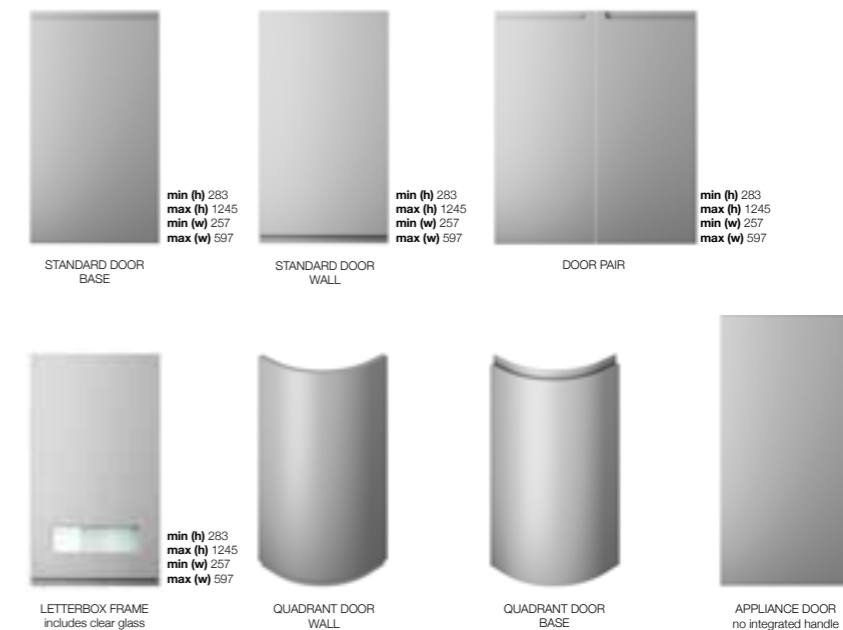

DOOR STYLE SLAB DOOR WITH INTEGRATED J HANDLE

SPECIAL SIZES ARE AVAILABLE MADE TO ORDER, PLEASE SEE (h) & (w) LIMITATIONS PROVIDED WHERE APPLICABLE. GLASS IS NOT SUPPLIED WITH SPECIAL SIZE FRAMES.